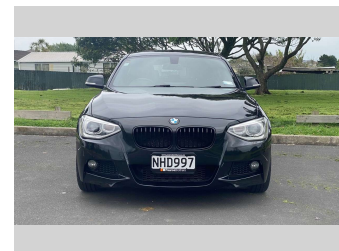

2014 BMW 120i M-SPORT 1.6 TURBO

Purchase Price **\$9,975**
Includes GST, Registration & Licensing

Finance may be available on this vehicle. Ask one of our friendly staff for more information.

Gain peace of mind with Mechanical Breakdown Insurance. **Ask us how.**

Top features
None Listed

Body Style
5 door, Hatchback

Odometer
152,806 km

Engine
1590 cc, In-Line

Fuel Type
Petrol

Transmission
Automatic, Rear Wheel

Wheels
-

VIN
WBA1A320X0J07044W

Interior
Black

Safety

Based on 2025 UCSR rating for 11-19 models

Reg No.
NHD997

Ext Colour
Black

History
Ex-Overseas

Seats
5 seats, Alcantara

CO2 Emissions
★★★★☆
160 grams/km