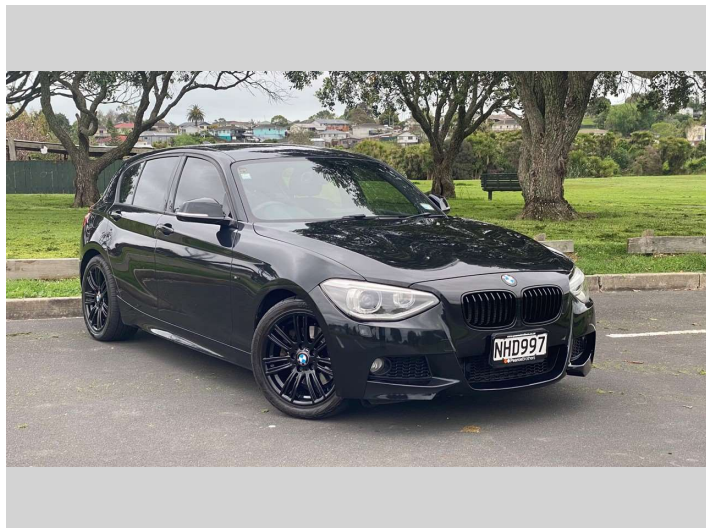

2014 BMW 120i M-SPORT 1.6 TURBO

Purchase Price **\$9,975**
Includes GST, Registration & Licensing

Finance may be available on this vehicle. Ask one of our friendly staff for more information.

Gain peace of mind with Mechanical Breakdown Insurance. **Ask us how.**

Top features
None Listed

Body Style
5 door, Hatchback

Odometer
152,806 km

Engine
1590 cc, In-Line

Fuel Type
Petrol

Transmission
Automatic, Rear Wheel

Wheels
-

VIN
WBA1A320X0J07044W

Interior
Black

Safety

Based on 2025 UCSR rating for 11-19 models

Reg No.
NHD997

Ext Colour
Black

History
Ex-Overseas

Seats
5 seats, Alcantara

CO2 Emissions
★★★★☆
160 grams/km