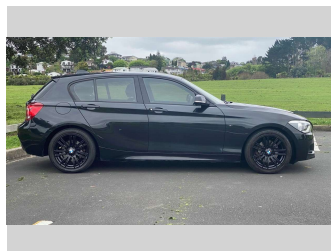

2014 BMW 120i M-SPORT 1.6 TURBO

Purchase Price **\$9,975**
Includes GST, Registration & Licensing

Finance may be available on this vehicle. Ask one of our friendly staff for more information.

Gain peace of mind with Mechanical Breakdown Insurance. **Ask us how.**

Top features
None Listed

Body Style
5 door, Hatchback

Odometer
152,806 km

Engine
1590 cc, In-Line

Fuel Type
Petrol

Transmission
Automatic, Rear Wheel

Wheels
-

VIN
WBA1A320X0J07044W

Interior
Black

Safety

Based on 2025 UCSR rating for 11-19 models

Reg No.
NHD997

Ext Colour
Black

History
Ex-Overseas

Seats
5 seats, Alcantara

CO2 Emissions
★★★★☆
160 grams/km