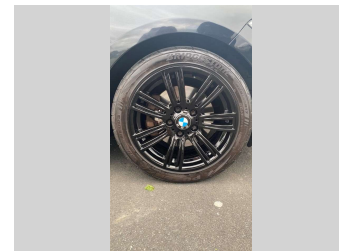

2014 BMW 120i M-SPORT 1.6 TURBO

Purchase Price **\$9,975**
Includes GST, Registration & Licensing

Finance may be available on this vehicle. Ask one of our friendly staff for more information.

Gain peace of mind with Mechanical Breakdown Insurance. **Ask us how.**

Top features
None Listed

Body Style
5 door, Hatchback

Odometer
152,806 km

Engine
1590 cc, In-Line

Fuel Type
Petrol

Transmission
Automatic, Rear Wheel

Wheels
-

VIN
WBA1A320X0J07044W

Interior
Black

Safety

Based on 2025 UCSR rating for 11-19 models

Reg No.
NHD997

Ext Colour
Black

History
Ex-Overseas

Seats
5 seats, Alcantara

CO2 Emissions
★★★★☆
160 grams/km