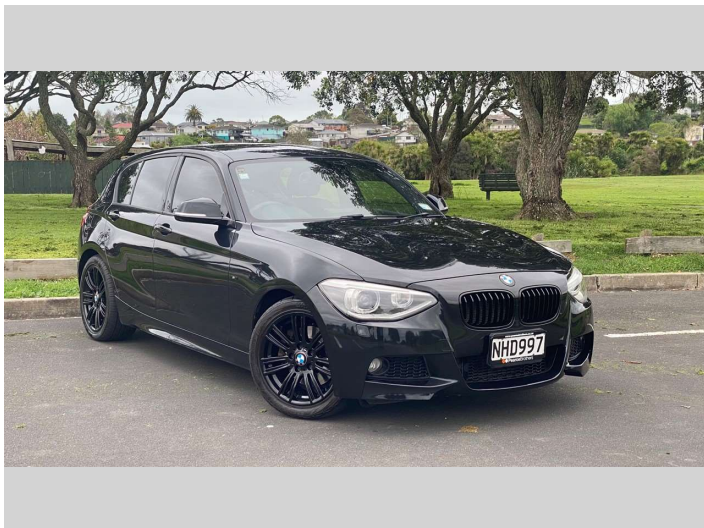

# 2014 BMW 120i M-SPORT 1.6 TURBO

**Purchase Price** **\$9,975**  
Includes GST, Registration & Licensing

Finance may be available on this vehicle. Ask one of our friendly staff for more information.

Gain peace of mind with Mechanical Breakdown Insurance. **Ask us how.**

**Top features**

None Listed

Body Style  
**5 door, Hatchback**

Odometer  
**152,806 km**

Engine  
**1590 cc, In-Line**

Fuel Type  
**Petrol**

Transmission  
**Automatic, Rear Wheel**

Wheels  
-

VIN  
**WBA1A320X0J07044W**

Interior  
**Black**

Safety

Based on 2025 UCSR rating for 11-19 models

Reg No.  
-

Ext Colour  
**Black**

History  
**Ex-Overseas**

Seats  
**5 seats, Alcantara**