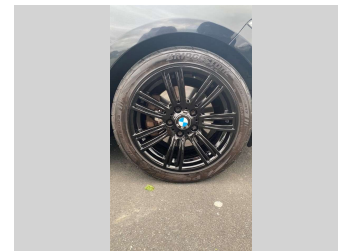

# 2014 BMW 120i M-SPORT 1.6 TURBO

**Purchase Price** **\$9,975**  
Includes GST, Registration & Licensing

Finance may be available on this vehicle. Ask one of our friendly staff for more information.

Gain peace of mind with Mechanical Breakdown Insurance. **Ask us how.**

**Top features**

None Listed

Body Style  
**5 door, Hatchback**

Odometer  
**152,806 km**

Engine  
**1590 cc, In-Line**

Fuel Type  
**Petrol**

Transmission  
**Automatic, Rear Wheel**

Wheels  
-

VIN  
**WBA1A320X0J07044W**

Interior  
**Black**

Safety

Based on 2025 UCSR rating for 11-19 models

Reg No.  
-

Ext Colour  
**Black**

History  
**Ex-Overseas**

Seats  
**5 seats, Alcantara**