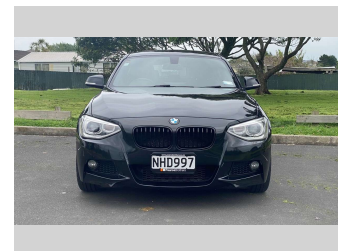

# 2014 BMW 120i M-SPORT 1.6 TURBO

**Purchase Price** **\$9,975**  
Includes GST, Registration & Licensing

Finance may be available on this vehicle. Ask one of our friendly staff for more information.

Gain peace of mind with Mechanical Breakdown Insurance. **Ask us how.**

**Top features**

None Listed

Body Style  
**5 door, Hatchback**

Odometer  
**152,806 km**

Engine  
**1590 cc, In-Line**

Fuel Type  
**Petrol**

Transmission  
**Automatic, Rear Wheel**

Wheels  
-

VIN  
**WBA1A320X0J07044W**

Interior  
**Black**

Safety

Based on 2025 UCSR rating for 11-19 models

Reg No.  
-

Ext Colour  
**Black**

History  
**Ex-Overseas**

Seats  
**5 seats, Alcantara**