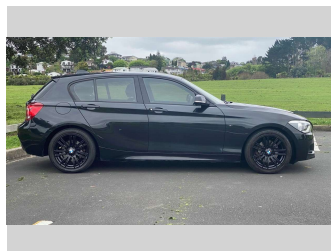

# 2014 BMW 120i M-SPORT 1.6 TURBO

**Purchase Price** **\$9,975**  
Includes GST, Registration & Licensing

Finance may be available on this vehicle. Ask one of our friendly staff for more information.

Gain peace of mind with Mechanical Breakdown Insurance. **Ask us how.**

**Top features**

None Listed

Body Style  
**5 door, Hatchback**

Odometer  
**152,806 km**

Engine  
**1590 cc, In-Line**

Fuel Type  
**Petrol**

Transmission  
**Automatic, Rear Wheel**

Wheels  
-