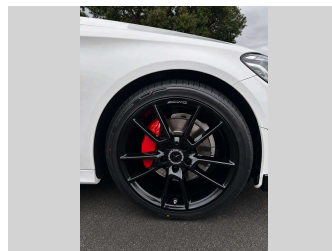

2019 Mercedes-Benz C 200 NZ NEW AMG SPORTS

Purchase Price **$34,975**
Includes GST, Registration & Licensing

Finance may be available on this vehicle. Ask one of our friendly staff for more information.

Gain peace of mind with Mechanical Breakdown Insurance. **Ask us how.**

Top features
None Listed

Body Style
4 door, Sedan

Odometer
85,148 km

Engine
1497 cc, In-Line

Fuel Type
Petrol

Transmission
Automatic

Wheels
-

VIN
WDD2050772R485865

Interior
Black

Safety

Based on 2025 UCSR rating for 14-23 models

Reg No.
RRM457

Ext Colour
white

History
NZ New, 7 owners

Seats
5 seats, Leather

CO2 Emissions
★★★★☆
161 grams/km

Energy Economy
★★★★☆☆

Annual fuel cost of $2,780
7.1L per 100km

Cost per year is an estimate based on petrol price of $2.80 per litre and an average distance of 14000 km. Emissions and Energy Economy figures standardised to 3P WLTP.

Stock ID: 40464

Pearce Brothers | Phone 09 2777 335 | Email natalia@pearcebrothers.co.nz
122 Great South Road, Papatoetoe, Auckland 2025, New Zealand
www.pearcebrothers.co.nz