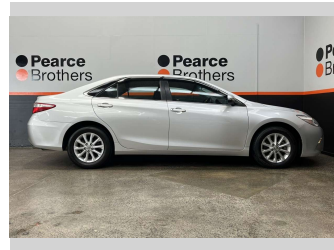

2017 Toyota Camry GL, 2.5P, LOW KMS, NZ NEW

Purchase Price **\$17,990**
Includes GST, Registration & Licensing

Finance may be available on this vehicle. Ask one of our friendly staff for more information.

Body Style
4 door, Sedan

Odometer
69,895 km

Engine
2494 cc

Fuel Type
Petrol

Transmission
Automatic

Wheels
-

VIN
6T1BF3FK90X10XXXX

Interior
-