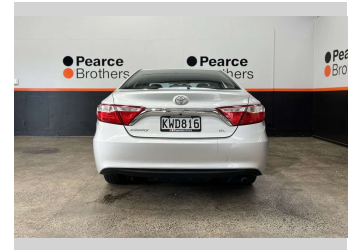

2017 Toyota Camry GL, 2.5P, LOW KMS, NZ NEW

Purchase Price **\$17,990**
Includes GST, Registration & Licensing

Finance may be available on this vehicle. Ask one of our friendly staff for more information.

Body Style
4 door, Sedan

Odometer
69,895 km

Engine
2494 cc

Fuel Type
Petrol

Transmission
Automatic

Wheels
-

VIN
6T1BF3FK90X10XXXX

Interior
-