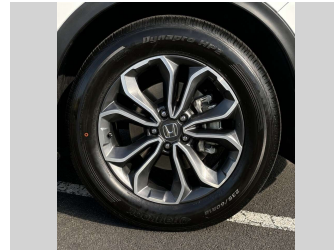

2022 Honda CRV TOURING 1.5 TURBO NZ NEW

Purchase Price **$26,975**
Includes GST, Registration & Licensing

Finance may be available on this vehicle. Ask one of our friendly staff for more information.

Gain peace of mind with Mechanical Breakdown Insurance. **Ask us how.**

Top features

None Listed

Body Style
5 door, SUV

Odometer
46,444 km

Engine
1496 cc, In-Line

Fuel Type
Petrol

Transmission
Automatic

Wheels
-

VIN
MRHRW1850NP06129M

Interior
Black

Safety

Based on 2025 UCSR rating for 17-23 models

Reg No.
-

Ext Colour
white

History
NZ New

Seats
5 seats, Fabric

CO2 Emissions
★★★★☆
185 grams/km

Energy Economy
★★☆☆☆☆
Annual fuel cost of $3,180
8.1L per 100km

Cost per year is an estimate based on petrol price of $2.80 per litre and an average distance of 14000 km. Emissions and Energy Economy figures standardised to 3P WLTP.

Stock ID: 40947

Pearce Brothers | Phone 09 2777 335 | Email natalia@pearcebrothers.co.nz
122 Great South Road, Papatoetoe, Auckland 2025, New Zealand
www.pearcebrothers.co.nz