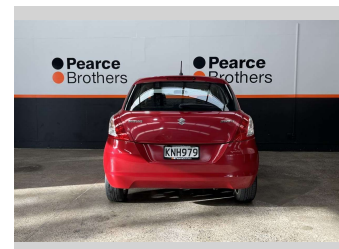

2017 Suzuki Swift RSXAB, LOW KMS, BLUETOOTH,

Purchase Price **\$11,990**
Includes GST, Registration & Licensing

Finance may be available on this vehicle. Ask one of our friendly staff for more information.

Body Style
5 door, Hatchback

Odometer
52,144 km

Engine
1372 cc

Fuel Type
Petrol

Transmission
Automatic

Wheels
-

VIN
JSAFZC82S00331251

Interior
-