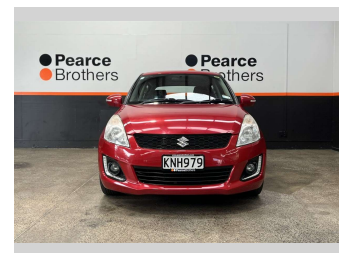

2017 Suzuki Swift RSXAB, LOW KMS, BLUETOOTH,

Purchase Price **\$11,990**
Includes GST, Registration & Licensing

Finance may be available on this vehicle. Ask one of our friendly staff for more information.

Body Style
5 door, Hatchback

Odometer
52,144 km

Engine
1372 cc

Fuel Type
Petrol

Transmission
Automatic

Wheels
-

VIN
JSAFZC82S00331251

Interior
-