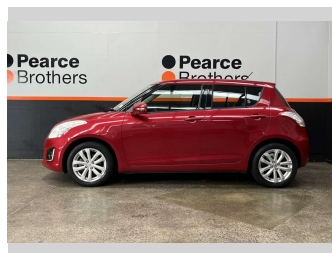

2017 Suzuki Swift RSXAB, LOW KMS, BLUETOOTH,

Purchase Price **\$11,990**
Includes GST, Registration & Licensing

Finance may be available on this vehicle. Ask one of our friendly staff for more information.

Body Style
5 door, Hatchback

Odometer
52,144 km

Engine
1372 cc

Fuel Type
Petrol

Transmission
Automatic

Wheels
-

VIN
JSAFZC82S00331251

Interior
-