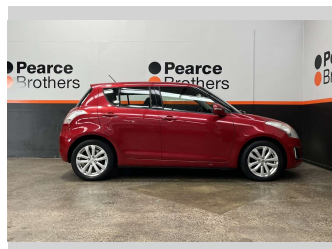

2017 Suzuki Swift RSXAB, LOW KMS, BLUETOOTH,

Purchase Price **\$11,990**
Includes GST, Registration & Licensing

Finance may be available on this vehicle. Ask one of our friendly staff for more information.

Body Style
5 door, Hatchback

Odometer
52,144 km

Engine
1372 cc

Fuel Type
Petrol

Transmission
Automatic

Wheels
-

VIN
JSAFZC82S00331251

Interior
-