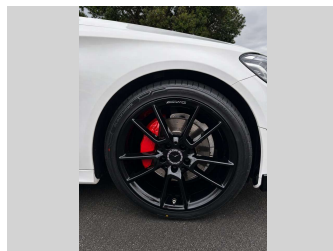

# 2019 Mercedes-Benz C 200 NZ NEW AMG SPORTS

**Purchase Price** **\$33,975**  
Includes GST, Registration & Licensing

Finance may be available on this vehicle. Ask one of our friendly staff for more information.