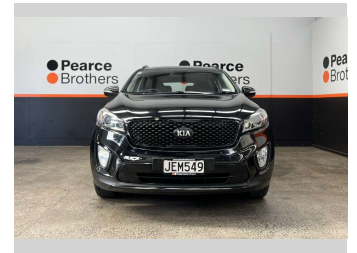

# 2015 Kia Sorento URBAN LX, 7 SEATER, BLACKED

Purchase Price **\$17,990**  
Includes GST, Registration & Licensing

Finance may be available on this vehicle. Ask one of our friendly staff for more information.

Body Style  
**5 door, RV/SUV**

Odometer  
**130,772 km**

Engine  
**3342 cc**

Fuel Type  
**Petrol**

Transmission  
**Automatic**

Wheels  
-

VIN  
**KNAPH814MF5081934**

Interior  
-