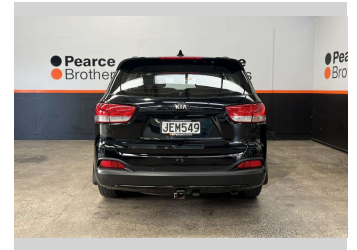

# 2015 Kia Sorento URBAN LX, 7 SEATER, BLACKED

Purchase Price **\$17,990**  
Includes GST, Registration & Licensing

Finance may be available on this vehicle. Ask one of our friendly staff for more information.

Body Style  
**5 door, RV/SUV**

Odometer  
**130,772 km**

Engine  
**3342 cc**

Fuel Type  
**Petrol**

Transmission  
**Automatic**

Wheels  
-

VIN  
**KNAPH814MF5081934**

Interior  
-