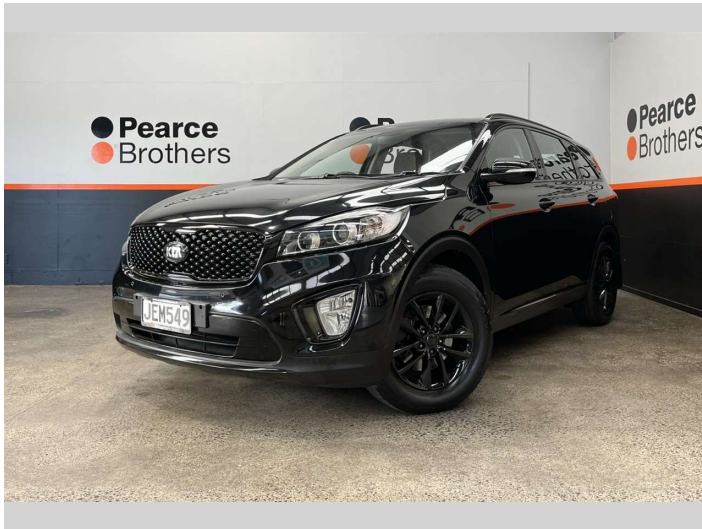

# 2015 Kia Sorento URBAN LX, 7 SEATER, BLACKED

Purchase Price **\$17,990**  
Includes GST, Registration & Licensing

Finance may be available on this vehicle. Ask one of our friendly staff for more information.

Body Style  
**5 door, RV/SUV**

Odometer  
**130,772 km**

Engine  
**3342 cc**

Fuel Type  
**Petrol**

Transmission  
**Automatic**

Wheels  
-

VIN  
**KNAPH814MF5081934**

Interior  
-