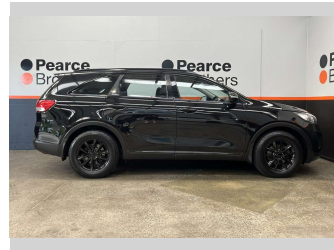

# 2015 Kia Sorento URBAN LX, 7 SEATER, BLACKED

Purchase Price **\$17,990**  
Includes GST, Registration & Licensing

Finance may be available on this vehicle. Ask one of our friendly staff for more information.

Body Style  
**5 door, RV/SUV**

Odometer  
**130,772 km**

Engine  
**3342 cc**

Fuel Type  
**Petrol**

Transmission  
**Automatic**

Wheels  
-

VIN  
**KNAPH814MF5081934**

Interior  
-