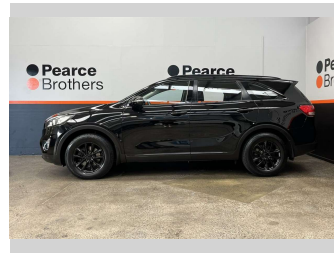

# 2015 Kia Sorento URBAN LX, 7 SEATER, BLACKED

Purchase Price **\$17,990**  
Includes GST, Registration & Licensing

Finance may be available on this vehicle. Ask one of our friendly staff for more information.

Body Style  
**5 door, RV/SUV**

Odometer  
**130,772 km**

Engine  
**3342 cc**

Fuel Type  
**Petrol**

Transmission  
**Automatic**

Wheels  
-

VIN  
**KNAPH814MF5081934**

Interior  
-