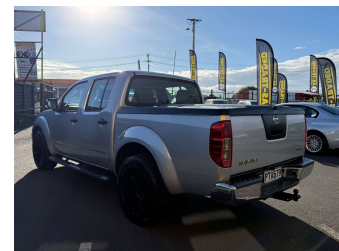

2008 Nissan Navara 2.5 2WD AT DIESEL

Purchase Price **\$7,990**
Includes GST, Registration & Licensing

Finance may be available on this vehicle. Ask one of our friendly staff for more information.

Gain peace of mind with Mechanical Breakdown Insurance. **Ask us how.**

Top features

None Listed

Body Style
Ute

Odometer
255,420 km

Engine
2488 cc, Diesel

Fuel Type
Diesel

Transmission
Automatic

Wheels
-