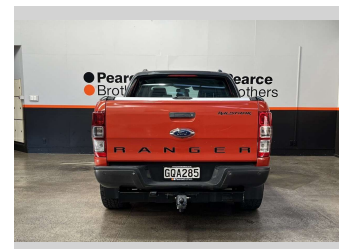

2012 Ford Ranger WILDTRAK, 4X4, FLARES,

Purchase Price **\$19,490**
Includes GST, Registration & Licensing

Finance may be available on this vehicle. Ask one of our friendly staff for more information.

Gain peace of mind with Mechanical Breakdown Insurance. **Ask us how.**

Body Style
Ute

Odometer
261,339 km

Engine
3199 cc, Diesel

Fuel Type
Diesel

Transmission
Automatic

Wheels
-

VIN
MNAUMFF50CW14XXXX

Interior
-