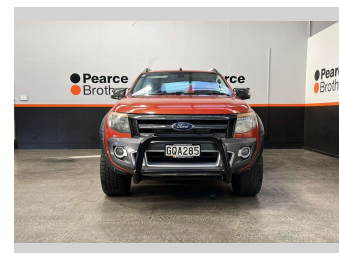

2012 Ford Ranger WILDTRAK, 4X4, FLARES,

Purchase Price **\$19,490**
Includes GST, Registration & Licensing

Finance may be available on this vehicle. Ask one of our friendly staff for more information.

Gain peace of mind with Mechanical Breakdown Insurance. **Ask us how.**

Body Style
Ute

Odometer
261,339 km

Engine
3199 cc, Diesel

Fuel Type
Diesel

Transmission
Automatic

Wheels
-

VIN
MNAUMFF50CW14XXXX

Interior
-