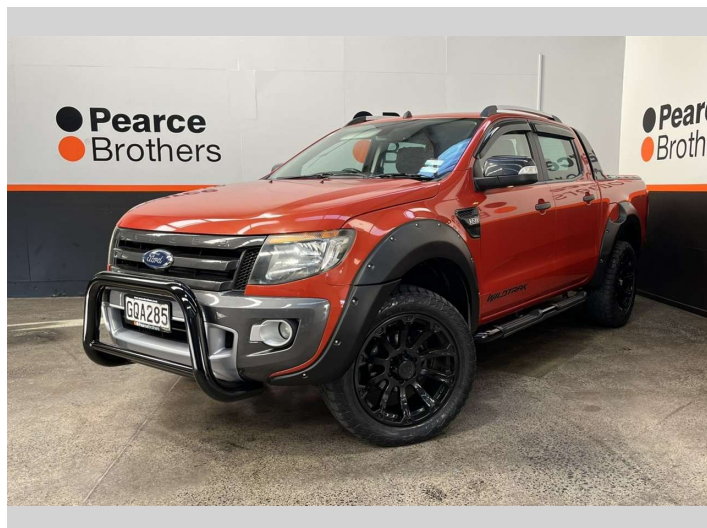

2012 Ford Ranger WILDTRAK, 4X4, FLARES,

Purchase Price **\$19,490**
Includes GST, Registration & Licensing

Finance may be available on this vehicle. Ask one of our friendly staff for more information.

Gain peace of mind with Mechanical Breakdown Insurance. **Ask us how.**

Body Style
Ute

Odometer
261,339 km

Engine
3199 cc, Diesel

Fuel Type
Diesel

Transmission
Automatic

Wheels
-

VIN
MNAUMFF50CW14XXXX

Interior
-

Safety

Based on 2025 VSRR rating

Reg No.
GQA285

Ext Colour
Orange

History
NZ New

Seats
5 seats

CO2 Emissions
☆☆☆☆☆☆
291 grams/km

Energy Economy
★☆☆☆☆
Annual fuel cost of \$4,120
10.9L per 100km