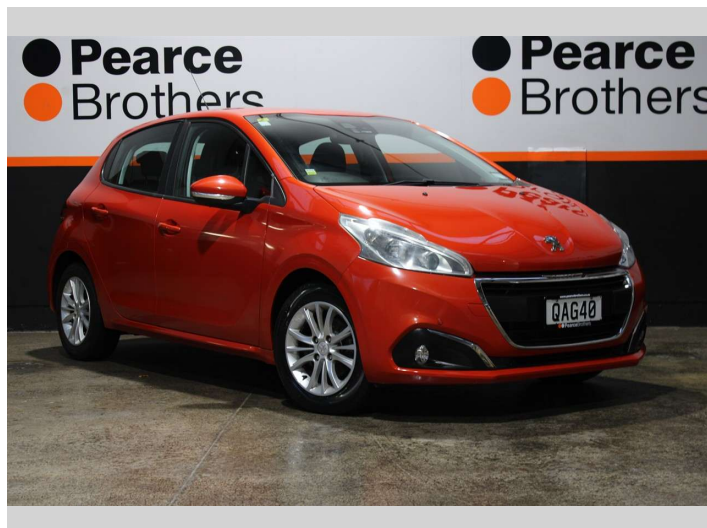

2016 Peugeot 208 ACTIVE 1.2 PETROL

Purchase Price **\$6,990**
Includes GST, Registration & Licensing

Finance may be available on this vehicle. Ask one of our friendly staff for more information.

Gain peace of mind with Mechanical Breakdown Insurance. **Ask us how.**

Body Style
Hatchback

Odometer
106,589 km

Engine
1199 cc, Diesel

Fuel Type
Petrol

Transmission
Automatic

Wheels
-

VIN
VF3CCHNZTFT251359

Interior
-

Safety

Based on 2025 VSRR rating

Reg No.
QAG40

Ext Colour
Orange

History
Ex-Overseas

Seats
5 seats

CO2 Emissions
★★★★☆
149 grams/km

Energy Economy
★★★★☆☆
Annual fuel cost of \$2,510
6.4L per 100km