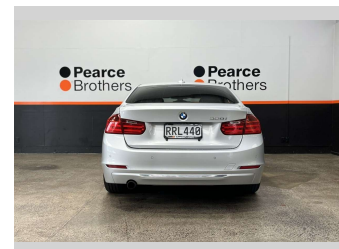

2012 BMW 320I LOW KMS, 19" MAGS, LEATHER

Purchase Price **\$12,990**
Includes GST, Registration & Licensing

Finance may be available on this vehicle. Ask one of our friendly staff for more information.

Gain peace of mind with Mechanical Breakdown Insurance. **Ask us how.**

Body Style
Sedan

Odometer
95,744 km

Engine
1990 cc

Fuel Type
Petrol

Transmission
Automatic

Wheels
-

VIN
WBA3B16080NN75533

Interior
-