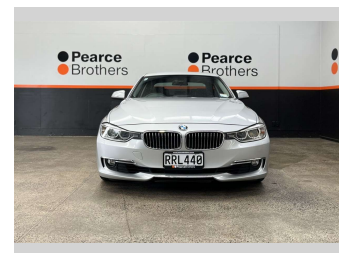

2012 BMW 320I LOW KMS, 19" MAGS, LEATHER

Purchase Price **\$12,990**
Includes GST, Registration & Licensing

Finance may be available on this vehicle. Ask one of our friendly staff for more information.

Gain peace of mind with Mechanical Breakdown Insurance. **Ask us how.**

Body Style
Sedan

Odometer
95,744 km

Engine
1990 cc

Fuel Type
Petrol

Transmission
Automatic

Wheels
-

VIN
WBA3B16080NN75533

Interior
-