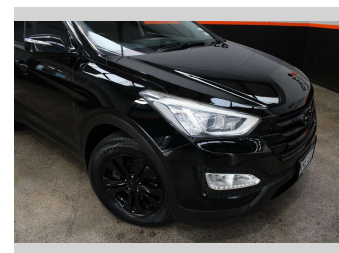

2014 Hyundai Santa Fe DM 2.2D 7 SEATER 4X4

Purchase Price **\$11,990**
Includes GST, Registration & Licensing

Finance may be available on this vehicle. Ask one of our friendly staff for more information.

Body Style
5 door, Wagon

Odometer
201,855 km

Engine
2199 cc, Diesel

Fuel Type
Diesel

Transmission
Automatic

Wheels
-

VIN
KMHST81XSEU294808

Interior
-

Safety

Based on 2025 UCSR rating for 12-18 models

Reg No.
NME440

Ext Colour
Black

History
NZ New

Seats
7 seats

CO2 Emissions
★★★★☆☆
225 grams/km

Energy Economy
★★★★☆☆
Annual fuel cost of \$3,420
8.4L per 100km