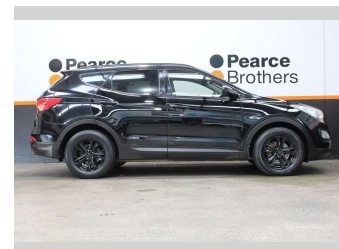

2014 Hyundai Santa Fe DM 2.2D 7 SEATER 4X4

Purchase Price **\$11,990**
Includes GST, Registration & Licensing

Finance may be available on this vehicle. Ask one of our friendly staff for more information.

Body Style
5 door, Wagon

Odometer
201,855 km

Engine
2199 cc, Diesel

Fuel Type
Diesel

Transmission
Automatic

Wheels
-

VIN
KMHST81XSEU294808

Interior
-