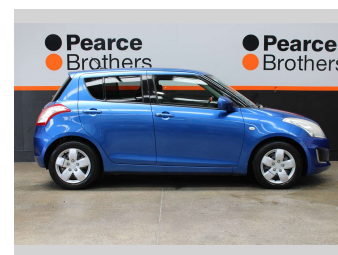

2014 Suzuki Swift 1.2P AUTO HATCH

Purchase Price **\$7,490**
Includes GST, Registration & Licensing

Finance may be available on this vehicle. Ask one of our friendly staff for more information.

Gain peace of mind with Mechanical Breakdown Insurance. **Ask us how.**

Body Style
Hatchback

Odometer
141,211 km

Engine
1240 cc, Diesel

Fuel Type
Petrol

Transmission
CVT

Wheels
-

VIN
7AT0GK0CX1530XXXX

Interior
-

Safety
-

Reg No.
JJC167

Ext Colour
Blue

History
Ex-Overseas

Seats
5 seats

CO2 Emissions
-

Energy Economy
-

Stock ID: 31851