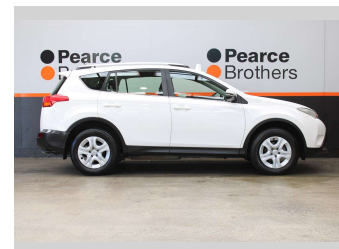

2014 Toyota RAV4 2.5P GX 4X4 FAMILY SUV

Purchase Price **\$16,990**
Includes GST, Registration & Licensing

Finance may be available on this vehicle. Ask one of our friendly staff for more information.

Gain peace of mind with Mechanical Breakdown Insurance. **Ask us how.**

Body Style
4 door, Wagon

Odometer
120,549 km

Engine
2494 cc, Diesel

Fuel Type
Petrol

Transmission
Automatic

Wheels
-

VIN
JTMBFREVX0D069643

Interior
-