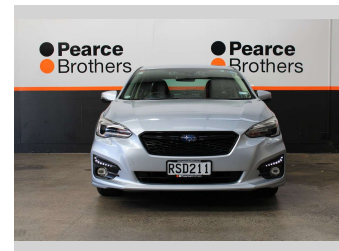

2017 Subaru Impreza G4 BLACKED OUT

Purchase Price **\$12,990**
Includes GST, Registration & Licensing

Finance may be available on this vehicle. Ask one of our friendly staff for more information.

Gain peace of mind with Mechanical Breakdown Insurance. **Ask us how.**

Body Style
Sedan

Odometer
117,492 km

Engine
1995 cc, Diesel

Fuel Type
Petrol

Transmission
Automatic

Wheels
-

VIN
7AT0GF09X24003321

Interior
-