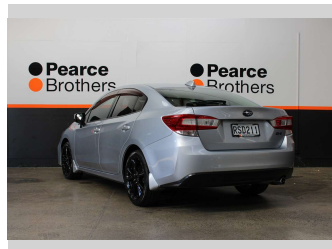

2017 Subaru Impreza G4 BLACKED OUT

Purchase Price **\$12,990**
Includes GST, Registration & Licensing

Finance may be available on this vehicle. Ask one of our friendly staff for more information.

Gain peace of mind with Mechanical Breakdown Insurance. **Ask us how.**

Body Style
Sedan

Odometer
117,492 km

Engine
1995 cc, Diesel

Fuel Type
Petrol

Transmission
Automatic

Wheels
-

VIN
7AT0GF09X24003321

Interior
-