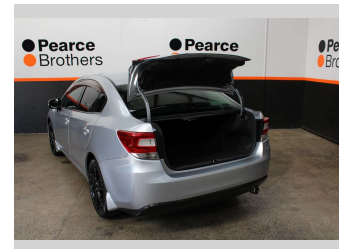

2017 Subaru Impreza G4 BLACKED OUT

Purchase Price **\$12,990**
Includes GST, Registration & Licensing

Finance may be available on this vehicle. Ask one of our friendly staff for more information.

Gain peace of mind with Mechanical Breakdown Insurance. **Ask us how.**

Body Style
Sedan

Odometer
117,492 km

Engine
1995 cc, Diesel

Fuel Type
Petrol

Transmission
Automatic

Wheels
-

VIN
7AT0GF09X24003321

Interior
-