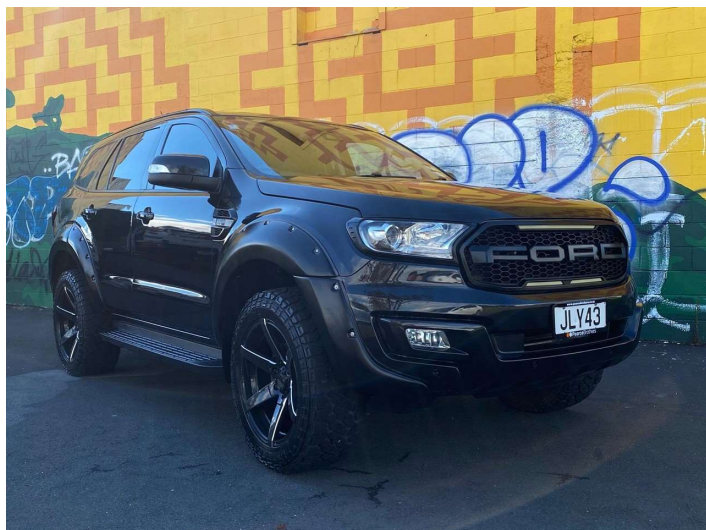

2015 Ford Everest TREND, 4X4, 20" MAGS

Purchase Price **\$31,995**
Includes GST, Registration & Licensing

Finance may be available on this vehicle. Ask one of our friendly staff for more information.

Gain peace of mind with Mechanical Breakdown Insurance. **Ask us how.**

Top features

None Listed

Body Style
5 door, SUV

Odometer
165,573 km

Engine
3198 cc, In-Line

Fuel Type
Diesel

Transmission
Automatic, 4WD

Wheels
-

VIN
MNAAXXMAWAFT8806W

Interior
Black

Safety

Based on 2025 UCSR rating for 15-22 models

Reg No.
-

Ext Colour
Black

History
NZ New

Seats
7 seats, Fabric