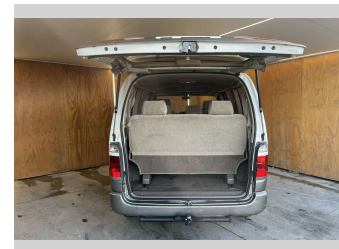

2002 Toyota Hiace GRAND V6, 3.4L PETROL, TIDY 8

Purchase Price **$8,990**
Includes GST, Registration & Licensing

Finance may be available on this vehicle. Ask one of our friendly staff for more information.

Gain peace of mind with Mechanical Breakdown Insurance. **Ask us how.**

Top features

- » Air Conditioning
- » Alloys
- » Alloys
- » AUX
- » Car Stereo
- » Central Locking
- » Central Locking
- » Climate Control
- » Electric Mirrors
- » Rear Wiper
- » Remote Locking
- » Tinted Windows
- » V6

Body Style
Wagon

Odometer
187,482 km

Engine
3378 cc

Fuel Type
Petrol

Transmission
Automatic

Wheels
-

VIN
7A8H60F0706023011

Interior
-

Safety

Based on 2025 UCSR rating for 96-04 models

Reg No.
GQU665

Ext Colour
White

History
Ex-Overseas

Seats
8 seats

CO2 Emissions
☆☆☆☆☆☆
338 grams/km

Energy Economy
☆☆☆☆☆☆
Annual fuel cost of $5,530
14.1L per 100km

Cost per year is an estimate based on petrol price of $2.80 per litre and an average distance of 14000 km. Emissions and Energy Economy figures standardised to 3P WLTP.

Stock ID: 33426