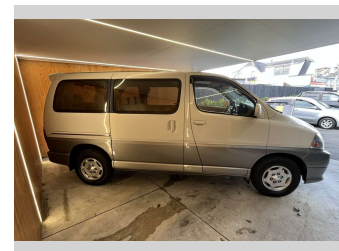

2002 Toyota Hiace GRAND V6, 3.4L PETROL, TIDY 8

Purchase Price **\$8,990**
Includes GST, Registration & Licensing

Finance may be available on this vehicle. Ask one of our friendly staff for more information.

Body Style
Wagon

Odometer
187,482 km

Engine
3378 cc

Fuel Type
Petrol

Transmission
Automatic

Wheels
-

VIN
7A8H60F0706023011

Interior
-