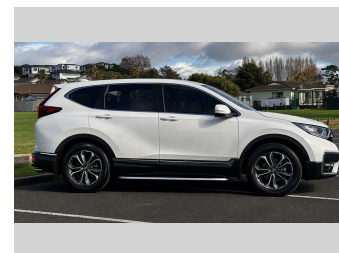

2022 Honda CRV TOURING AWD 1.5 TURBO NZ NEW

Purchase Price **\$27,975**
Includes GST, Registration & Licensing

Finance may be available on this vehicle. Ask one of our friendly staff for more information.