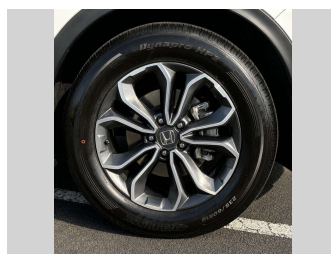

2022 Honda CRV TOURING AWD 1.5 TURBO NZ NEW

Purchase Price **\$27,975**
Includes GST, Registration & Licensing

Finance may be available on this vehicle. Ask one of our friendly staff for more information.

Gain peace of mind with Mechanical Breakdown Insurance. **Ask us how.**

Top features

None Listed

Body Style
5 door, SUV

Odometer
46,444 km

Engine
1496 cc, In-Line

Fuel Type
Petrol

Transmission
Automatic