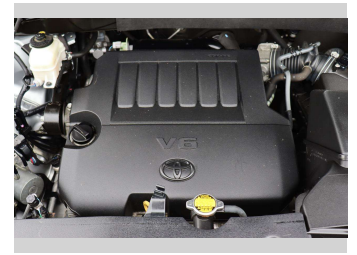

2015 Toyota Highlander GX , 4X4 , NZ NEW

Purchase Price **$27,975**
Includes GST, Registration & Licensing

Finance may be available on this vehicle. Ask one of our friendly staff for more information.

Gain peace of mind with Mechanical Breakdown Insurance. **Ask us how.**

Top features

- » 22" NEW ALLOYS AND TYR...
- » 7 seater
- » Air Conditioning
- » Bluetooth
- » Car Alarm
- » Car Stereo
- » Climate Control
- » Electric Mirrors
- » ISOFIX
- » Multifunction Steering...
- » Rear Wiper
- » Remote Locking
- » Reversing Camera
- » Tinted Windows
- » Tow Bar

Body Style
5 door, SUV

Odometer
128,905 km

Engine
3456 cc, In-Line

Fuel Type
Petrol

Transmission
Automatic

Wheels
-

VIN
5TDBK3FHX0S120810

Interior
Charcoal, Grey

Safety

Based on 2023 UCSR rating for 13-20 models

Reg No.
JDP442

Ext Colour
Silver

History
NZ New, 8 owners

Seats
7 seats

CO2 Emissions
★☆☆☆☆
283 grams/km

Energy Economy
★☆☆☆☆
Annual fuel cost of $4,630
11.8L per 100km

Cost per year is an estimate based on petrol price of $2.80 per litre and an average distance of 14000 km. Emissions and Energy Economy figures standardised to 3P WLTP.

Stock ID: 31121

Pearce Brothers | Phone 09 2777 335 | Email natalia@pearcebrothers.co.nz
122 Great South Road, Papatoetoe, Auckland 2025, New Zealand
www.pearcebrothers.co.nz