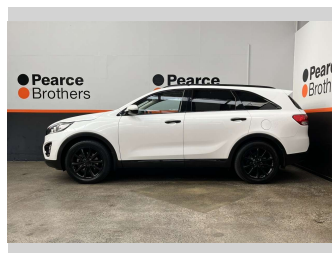

# 2015 Kia Sorento PREMIUM, LEATHER SEATS, 7

Purchase Price **\$13,990**  
Includes GST, Registration & Licensing

Finance may be available on this vehicle. Ask one of our friendly staff for more information.

Body Style  
**5 door, RV/SUV**

Odometer  
**223,079 km**

Engine  
**2199 cc**

Fuel Type  
**Diesel**

Transmission  
**Automatic**

Wheels  
-

VIN  
**KNAPH81BSF5086664**

Interior  
-