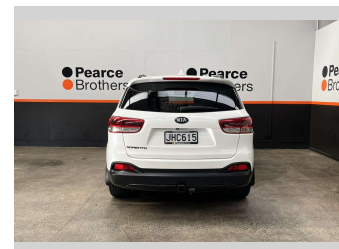

# 2015 Kia Sorento PREMIUM, LEATHER SEATS, 7

Purchase Price **\$13,990**  
Includes GST, Registration & Licensing

Finance may be available on this vehicle. Ask one of our friendly staff for more information.

Body Style  
**5 door, RV/SUV**

Odometer  
**223,079 km**

Engine  
**2199 cc**

Fuel Type  
**Diesel**

Transmission  
**Automatic**

Wheels  
-

VIN  
**KNAPH81BSF5086664**

Interior  
-