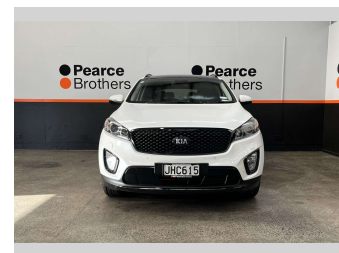

# 2015 Kia Sorento PREMIUM, LEATHER SEATS, 7

Purchase Price **\$13,990**  
Includes GST, Registration & Licensing

Finance may be available on this vehicle. Ask one of our friendly staff for more information.

Body Style  
**5 door, RV/SUV**

Odometer  
**223,079 km**

Engine  
**2199 cc**

Fuel Type  
**Diesel**

Transmission  
**Automatic**

Wheels  
-

VIN  
**KNAPH81BSF5086664**

Interior  
-