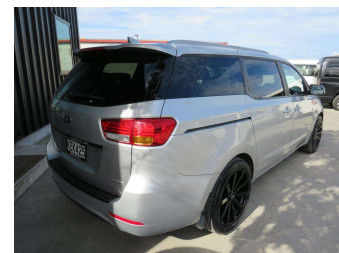

# 2016 Kia Carnival EX 2.2D, 8 SEATER

**Purchase Price** **\$24,995**  
Includes GST, Registration & Licensing

Finance may be available on this vehicle. Ask one of our friendly staff for more information.

Body Style  
**5 door, People Movers**

Odometer  
**163,872 km**

Engine  
**2199 cc, In-Line**

Fuel Type  
**Diesel**

Transmission  
**Automatic, Front Wheel**

Wheels  
-

VIN  
**KNAMC81AMH6274032**

Interior  
**Grey**