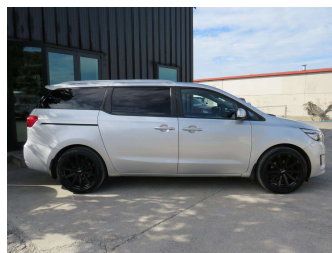

# 2016 Kia Carnival EX 2.2D, 8 SEATER

**Purchase Price** **\$24,995**  
Includes GST, Registration & Licensing

Finance may be available on this vehicle. Ask one of our friendly staff for more information.

Body Style  
**5 door, People Movers**

Odometer  
**163,872 km**

Engine  
**2199 cc, In-Line**

Fuel Type  
**Diesel**

Transmission  
**Automatic, Front Wheel**

Wheels  
-

VIN  
**KNAMC81AMH6274032**

Interior  
**Grey**