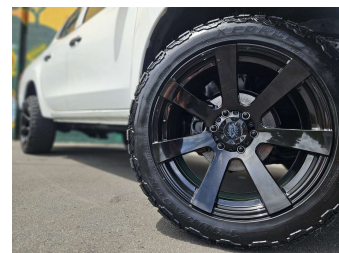

2020 Mitsubishi Triton GLX, 4X4, BEAST, NEW MAGS

Purchase Price **\$37,995**
Includes GST, Registration & Licensing

Finance may be available on this vehicle. Ask one of our friendly staff for more information.

Gain peace of mind with Mechanical Breakdown Insurance. **Ask us how.**

Top features
None Listed

Body Style
4 door, Ute

Odometer
16,643 km

Engine
2442 cc, In-Line

Fuel Type
Diesel

Transmission
Automatic, 4WD