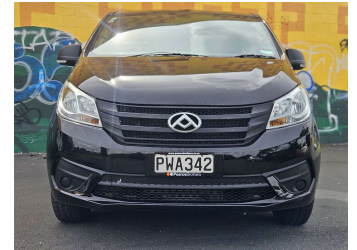

2023 LDV G10 TGI TURBO LOW KMS

Purchase Price **\$23,995**
Includes GST, Registration & Licensing

Finance may be available on this vehicle. Ask one of our friendly staff for more information.

Gain peace of mind with Mechanical Breakdown Insurance. **Ask us how.**

Top features

None Listed

Body Style
5 door, Van

Odometer
31,141 km

Engine
1995 cc, In-Line

Fuel Type
Petrol

Transmission
Automatic

Wheels
-

VIN
LSKG4AL17NA09751D

Interior
Black

Safety

Based on 2025 VSRR rating

Reg No.
-

Ext Colour
Black

History
NZ New

Seats
2 seats, Leather