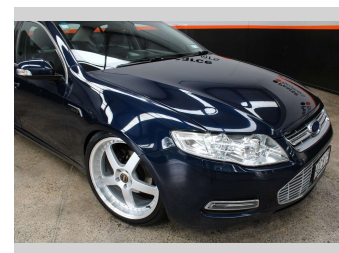

2014 Ford Falcon FG2 G6E LOWERED ON 20" MAGS

Purchase Price **\$17,990**
Includes GST, Registration & Licensing

Finance may be available on this vehicle. Ask one of our friendly staff for more information.

Body Style
Sedan

Odometer
169,516 km

Engine
3984 cc, Diesel

Fuel Type
Petrol

Transmission
Automatic

Wheels
-

VIN
6FPAAAJGSWEP68410

Interior
-