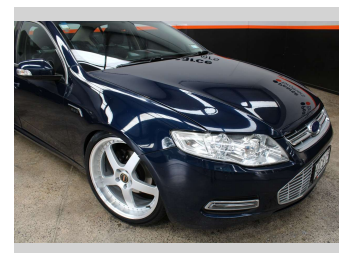

2014 Ford Falcon FG2 G6E LOWERED ON 20" MAGS

Purchase Price **\$15,990**
Includes GST, Registration & Licensing

Finance may be available on this vehicle. Ask one of our friendly staff for more information.

Body Style
Sedan

Odometer
169,516 km

Engine
3984 cc, Diesel

Fuel Type
Petrol

Transmission
Automatic

Wheels
-

VIN
6FPAAAJGSWEP68410

Interior
-