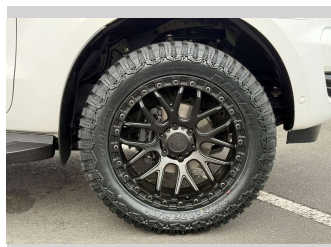

2021 Ford Ranger XLT, 4X4 BEAST, HARDLID

Purchase Price **\$35,975**
Includes GST, Registration & Licensing

Finance may be available on this vehicle. Ask one of our friendly staff for more information.

Gain peace of mind with Mechanical Breakdown Insurance. **Ask us how.**

Top features

None Listed

Body Style
4 door, Ute

Odometer
101,610 km

Engine
3198 cc, In-Line

Fuel Type
Diesel

Transmission
Automatic, 4WD

Wheels
-