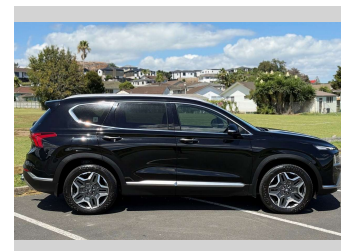

2023 Hyundai SANTA FE TM ELITE HYBRID 7

Purchase Price **\$54,975**
Includes GST, Registration & Licensing

Finance may be available on this vehicle. Ask one of our friendly staff for more information.

Gain peace of mind with Mechanical Breakdown Insurance. **Ask us how.**

Top features
None Listed

Body Style
5 door, SUV

Odometer
28,833 km

Engine
1580 cc, Hybrid

Fuel Type
Electric

Transmission
Automatic, 4WD

Wheels
-

VIN
KMHS6812SPU077645