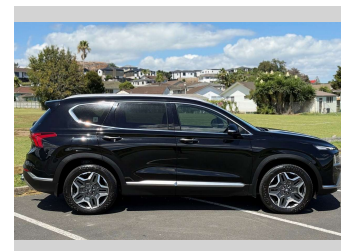

2023 Hyundai SANTA FE TM ELITE HYBRID 7

Purchase Price **\$54,975**
Includes GST, Registration & Licensing

Finance may be available on this vehicle. Ask one of our friendly staff for more information.

Gain peace of mind with Mechanical Breakdown Insurance. **Ask us how.**

Top features

None Listed

Body Style
5 door, SUV

Odometer
28,833 km

Engine
1580 cc, Hybrid

Fuel Type
Electric

Transmission
Automatic, 4WD

Wheels
-