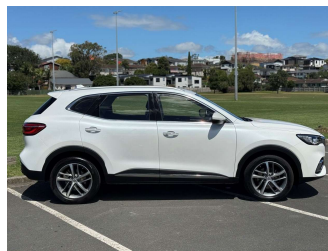

2022 MG HS 2.0 TURBO PETROL 4WD

Purchase Price **\$15,975**
Includes GST, Registration & Licensing

Finance may be available on this vehicle. Ask one of our friendly staff for more information.

Gain peace of mind with Mechanical Breakdown Insurance. **Ask us how.**

Top features

None Listed

Body Style
5 door, SUV

Odometer
122,721 km

Engine
1995 cc, In-Line

Fuel Type
Petrol

Transmission
Automatic, 4WD

Wheels
-