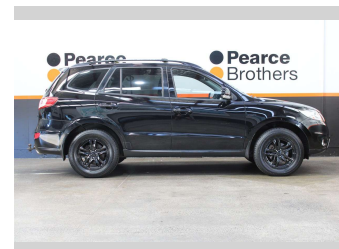

2013 Hyundai Santa Fe ELITE AWD 7 SEATER

Purchase Price **\$10,990**
Includes GST, Registration & Licensing

Finance may be available on this vehicle. Ask one of our friendly staff for more information.

Gain peace of mind with Mechanical Breakdown Insurance. **Ask us how.**

Body Style
Wagon

Odometer
156,597 km

Engine
2199 cc, Diesel

Fuel Type
Diesel

Transmission
Automatic

Wheels
-

VIN
KMHS81XSCU92YYYY

Interior
-