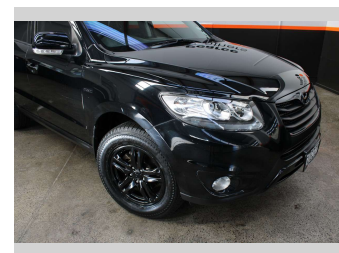

2013 Hyundai Santa Fe ELITE AWD 7 SEATER

Purchase Price **\$10,990**
Includes GST, Registration & Licensing

Finance may be available on this vehicle. Ask one of our friendly staff for more information.

Gain peace of mind with Mechanical Breakdown Insurance. **Ask us how.**

Body Style
Wagon

Odometer
156,597 km

Engine
2199 cc, Diesel

Fuel Type
Diesel

Transmission
Automatic

Wheels
-

VIN
KMHS81XSCU92YYYY

Interior
-