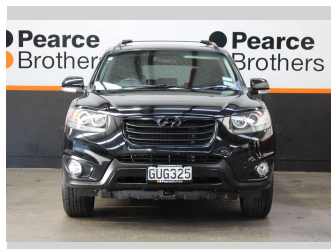

2013 Hyundai Santa Fe ELITE AWD 7 SEATER

Purchase Price **\$10,990**
Includes GST, Registration & Licensing

Finance may be available on this vehicle. Ask one of our friendly staff for more information.

Gain peace of mind with Mechanical Breakdown Insurance. **Ask us how.**

Body Style
Wagon

Odometer
156,597 km

Engine
2199 cc, Diesel

Fuel Type
Diesel

Transmission
Automatic

Wheels
-

VIN
KMHS81XSCU92YYYY

Interior
-