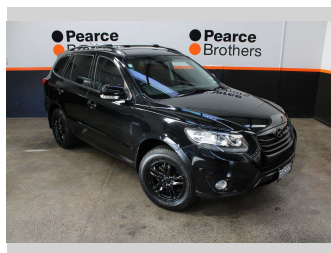

2013 Hyundai Santa Fe ELITE AWD 7 SEATER

Purchase Price **\$10,990**
Includes GST, Registration & Licensing

Finance may be available on this vehicle. Ask one of our friendly staff for more information.

Gain peace of mind with Mechanical Breakdown Insurance. **Ask us how.**

Body Style
Wagon

Odometer
156,597 km

Engine
2199 cc, Diesel

Fuel Type
Diesel

Transmission
Automatic

Wheels
-

VIN
KMHS81XSCU92YYYY

Interior
-