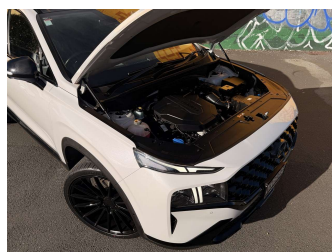

# 2021 Hyundai SANTA FE TM LIMITED 2.2DT/4WD

Purchase Price

**\$42,995**

Includes GST, Registration & Licensing

Finance may be available on this vehicle. Ask one of our friendly staff for more information.

## Top features

None Listed

Body Style

**5 door, SUV**

Odometer

**84,375 km**

Engine

**2199 cc, In-Line**