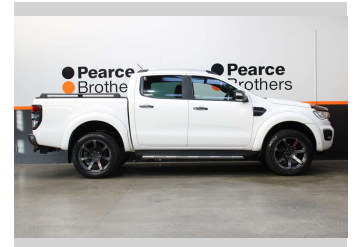

2019 Ford Ranger WILDTRAK 4WD 20" MAGS

Purchase Price **\$35,990**
Includes GST, Registration & Licensing

Finance may be available on this vehicle. Ask one of our friendly staff for more information.

Gain peace of mind with Mechanical Breakdown Insurance. **Ask us how.**

Body Style
4 door, Ute

Odometer
156,179 km

Engine
1996 cc, Diesel

Fuel Type
Diesel

Transmission
Automatic

Wheels
-

VIN
MPBUMFF60KX208223

Interior
-

Safety

Based on 2025 VSRR rating

Reg No.
NBZ164

Ext Colour
White

History
NZ New

Seats
5 seats

CO2 Emissions
★★★☆☆☆
225 grams/km

Energy Economy
★★☆☆☆☆
Annual fuel cost of \$3,440
8.5L per 100km