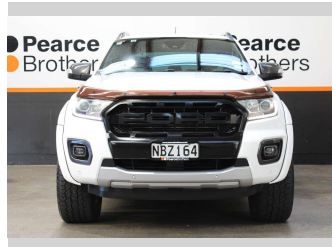

2019 Ford Ranger WILDTRAK 4WD 20" MAGS

Purchase Price **\$35,990**
Includes GST, Registration & Licensing

Finance may be available on this vehicle. Ask one of our friendly staff for more information.

Gain peace of mind with Mechanical Breakdown Insurance. **Ask us how.**

Body Style
4 door, Ute

Odometer
156,179 km

Engine
1996 cc, Diesel

Fuel Type
Diesel

Transmission
Automatic

Wheels
-

VIN
MPBUMFF60KX208223

Interior
-

Safety

Based on 2025 VSRR rating

Reg No.
NBZ164

Ext Colour
White

History
NZ New

Seats
5 seats

CO2 Emissions
★★★☆☆☆
225 grams/km

Energy Economy
★★☆☆☆☆
Annual fuel cost of \$3,440
8.5L per 100km