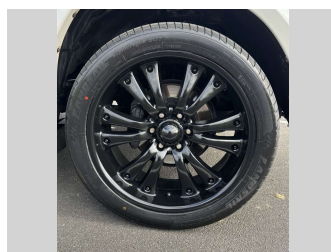

2007 Toyota Landcruiser Prado 4.0 PETROL 4X4 8

Purchase Price **\$25,975**
Includes GST, Registration & Licensing

Finance may be available on this vehicle. Ask one of our friendly staff for more information.

Gain peace of mind with Mechanical Breakdown Insurance. **Ask us how.**

Top features

None Listed

Body Style
5 door, SUV

Odometer
157,764 km

Engine
3950 cc, In-Line

Fuel Type
Petrol

Transmission
Automatic, 4WD