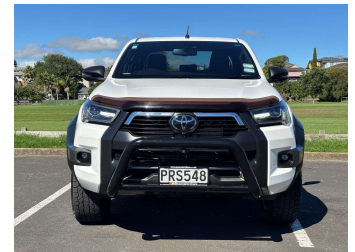

# 2023 Toyota Hilux SR5 CRUISER 4WD

Purchase Price

**\$59,975**

Includes GST, Registration & Licensing

Finance may be available on this vehicle. Ask one of our friendly staff for more information.

**MARAC**

## Top features

None Listed

Body Style

**4 door, Ute**

Odometer

**102,438 km**

Engine

**2755 cc, In-Line**