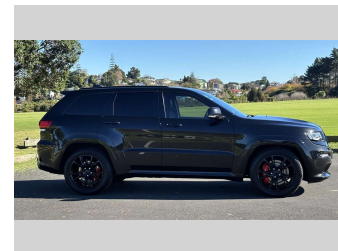

# 2015 Jeep GRAND CHEROKEE SRT8 6.4 V8 HEMI

**Purchase Price** **\$44,975**

Includes GST  
Excludes on-road costs of \$375

Finance may be available on this vehicle. Ask one of our friendly staff for more information.

Gain peace of mind with Mechanical Breakdown Insurance. **Ask us how.**

**Top features**

None Listed

<b>Body Style</b>	<b>5 door, SUV</b>	<b>Reg No.</b>	-
<b>Odometer</b>	<b>161,657 km</b>	<b>Ext Colour</b>	<b>Black</b>
<b>Engine</b>	<b>6410 cc, In-Line</b>	<b>History</b>	-
<b>Fuel Type</b>	<b>Petrol</b>	<b>Seats</b>	<b>5 seats, Leather/Alcantara</b>
<b>Transmission</b>	<b>Automatic, 4WD</b>	<b>CO2 Emissions</b>	☆☆☆☆☆☆
<b>Wheels</b>	-	<b>351 grams/km</b>	
<b>VIN</b>	<b>1C4RJFHJ0FC635666</b>	<b>Energy Economy</b>	☆☆☆☆☆☆
<b>Interior</b>	<b>Black</b>	<b>Annual fuel cost of \$5,920</b>	
<b>Safety</b>		<b>15.1L per 100km</b>	
	<small>Based on 2025 UCSR rating for 10-21 models</small>	<b>Cost per year is an estimate based on petrol price of \$2.80 per litre and an average distance of 14000 km. Emissions and Energy Economy figures standardised to 3P WLTP.</b>	
		<b>Stock ID: 40270</b>	