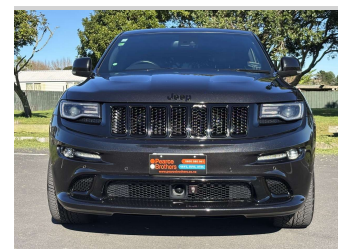

# 2015 Jeep GRAND CHEROKEE SRT8 6.4 V8 HEMI

**Purchase Price** **\$44,975**

Includes GST  
Excludes on-road costs of \$375

Finance may be available on this vehicle. Ask one of our friendly staff for more information.

Gain peace of mind with Mechanical Breakdown Insurance. **Ask us how.**

**Top features**

None Listed

<b>Body Style</b>	<b>5 door, SUV</b>	<b>Reg No.</b>	-
<b>Odometer</b>	<b>161,657 km</b>	<b>Ext Colour</b>	<b>Black</b>
<b>Engine</b>	<b>6410 cc, In-Line</b>	<b>History</b>	-
<b>Fuel Type</b>	<b>Petrol</b>	<b>Seats</b>	<b>5 seats, Leather/Alcantara</b>
<b>Transmission</b>	<b>Automatic, 4WD</b>	<b>CO2 Emissions</b>	☆☆☆☆☆☆
<b>Wheels</b>	-	<b>351 grams/km</b>	
<b>VIN</b>	<b>1C4RJFHJ0FC635666</b>	<b>Energy Economy</b>	☆☆☆☆☆☆
<b>Interior</b>	<b>Black</b>	<b>Annual fuel cost of \$5,920</b>	
<b>Safety</b>		<b>15.1L per 100km</b>	
	<small>Based on 2025 UCSR rating for 10-21 models</small>	<b>Cost per year is an estimate based on petrol price of \$2.80 per litre and an average distance of 14000 km. Emissions and Energy Economy figures standardised to 3P WLTP.</b>	
		<b>Stock ID: 40270</b>	