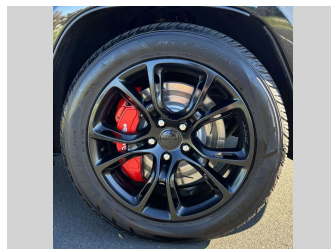

# 2015 Jeep GRAND CHEROKEE SRT8 6.4 V8 HEMI

**Purchase Price** **\$44,975**

Includes GST  
Excludes on-road costs of \$375

Finance may be available on this vehicle. Ask one of our friendly staff for more information.

Gain peace of mind with Mechanical Breakdown Insurance. **Ask us how.**

**Top features**

None Listed

<b>Body Style</b>	<b>5 door, SUV</b>	<b>Reg No.</b>	-
<b>Odometer</b>	<b>161,657 km</b>	<b>Ext Colour</b>	<b>Black</b>
<b>Engine</b>	<b>6410 cc, In-Line</b>	<b>History</b>	-
<b>Fuel Type</b>	<b>Petrol</b>	<b>Seats</b>	<b>5 seats, Leather/Alcantara</b>
<b>Transmission</b>	<b>Automatic, 4WD</b>	<b>CO2 Emissions</b>	☆☆☆☆☆☆
<b>Wheels</b>	-	<b>351 grams/km</b>	
<b>VIN</b>	<b>1C4RJFHJ0FC635666</b>	<b>Energy Economy</b>	☆☆☆☆☆☆
<b>Interior</b>	<b>Black</b>	<b>Annual fuel cost of \$5,920</b>	
<b>Safety</b>		<b>15.1L per 100km</b>	
	<small>Based on 2025 UCSR rating for 10-21 models</small>	<b>Cost per year is an estimate based on petrol price of \$2.80 per litre and an average distance of 14000 km. Emissions and Energy Economy figures standardised to 3P WLTP.</b>	
		<b>Stock ID: 40270</b>	