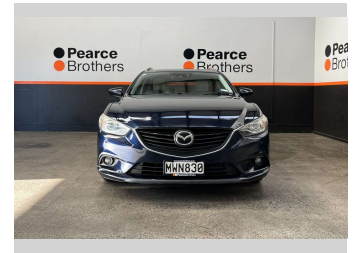

2014 Mazda Atenza 2.5P, LEATHER, BLACKED OUT,

Purchase Price **\$9,990**
Includes GST, Registration & Licensing

Finance may be available on this vehicle. Ask one of our friendly staff for more information.

Body Style
Station Wagon

Odometer
215,011 km

Engine
2480 cc

Fuel Type
Petrol

Transmission
Automatic

Wheels
-

VIN
7AT0C139X20101520

Interior
-