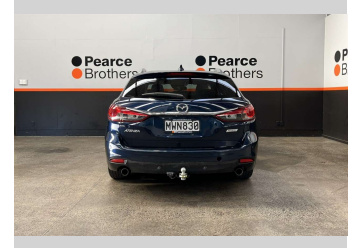

2014 Mazda Atenza 2.5P, LEATHER, BLACKED OUT,

Purchase Price **\$9,990**
Includes GST, Registration & Licensing

Finance may be available on this vehicle. Ask one of our friendly staff for more information.

Body Style
Station Wagon

Odometer
215,011 km

Engine
2480 cc

Fuel Type
Petrol

Transmission
Automatic

Wheels
-

VIN
7AT0C139X20101520

Interior
-