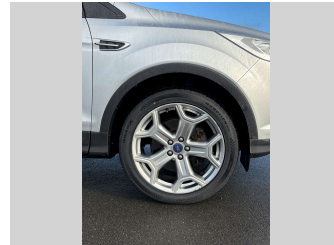

2019 Ford Escape TITANIUM AWD DIESEL

Purchase Price **$12,975**
Includes GST, Registration & Licensing

Finance may be available on this vehicle. Ask one of our friendly staff for more information.

Gain peace of mind with Mechanical Breakdown Insurance. **Ask us how.**

Top features

None Listed

Body Style
5 door, SUV

Odometer
170,121 km

Engine
1997 cc, In-Line

Fuel Type
Diesel

Transmission
Automatic, 4WD

Wheels
-

VIN
WF0AXXWPM8465F

Interior
Black

Safety

Based on 2025 VSRR rating

Reg No.
-

Ext Colour
Silver

History
NZ New

Seats
5 seats, Leather

CO2 Emissions
★★★★☆
165 grams/km

Energy Economy
★★★★☆☆
Annual fuel cost of $2,830
6.3L per 100km

Cost per year is an estimate based on diesel price of $2.00 per litre and an average distance of 14000 km. Includes Road User Charges (RUC). Emissions and Energy Economy figures standardised to 3P WLTP.

Stock ID: 40602

Pearce Brothers | Phone 09 2777 335 | Email natalia@pearcebrothers.co.nz
122 Great South Road, Papatoetoe, Auckland 2025, New Zealand
www.pearcebrothers.co.nz