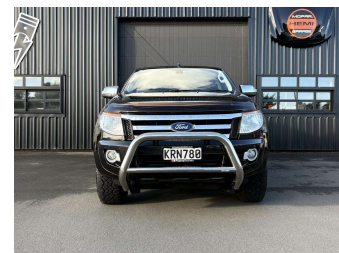

2013 Ford Ranger XLT 4WD AUTO HARDLID

Purchase Price **\$19,990**
Includes GST, Registration & Licensing

Finance may be available on this vehicle. Ask one of our friendly staff for more information.

Gain peace of mind with Mechanical Breakdown Insurance. **Ask us how.**

Top features
None Listed

Body Style
Ute

Odometer
188,748 km

Engine
3199 cc, Diesel

Fuel Type
Diesel

Transmission
Automatic, 4WD

Wheels
-

VIN
MNAUMFF50DW189135

Interior
-

Safety

Based on 2025 VSRR rating

Reg No.
KRN780

Ext Colour
Black

History
NZ New

Seats
5 seats

CO2 Emissions
★☆☆☆☆
286 grams/km