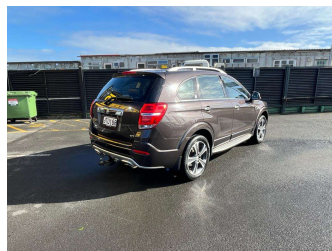

2016 Holden Captiva LTZ, 4WD, 3.0P, 7 SEATER

Purchase Price **\$9,990**
Includes GST, Registration & Licensing

Finance may be available on this vehicle. Ask one of our friendly staff for more information.

Gain peace of mind with Mechanical Breakdown Insurance. **Ask us how.**

Top features
None Listed

Body Style
4 door, SUV / 4x4

Odometer
145,100 km

Engine
2997 cc, Internal Combustion

Fuel Type
Petrol

Transmission
Automatic