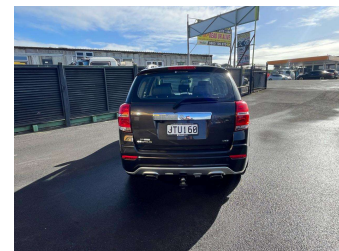

2016 Holden Captiva LTZ, 4WD, 3.0P, 7 SEATER

Purchase Price **\$9,990**
Includes GST, Registration & Licensing

Finance may be available on this vehicle. Ask one of our friendly staff for more information.