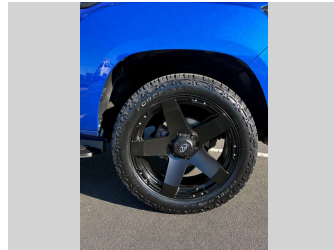

2021 LDV T60 ELITE, 4X4, 20" MAGS

Purchase Price

\$27,975

Includes GST, Registration & Licensing

Finance may be available on this vehicle. Ask one of our friendly staff for more information.

MARAC

Gain peace of mind with Mechanical Breakdown Insurance. **Ask us how.**

autosure
INSURANCE

Top features

None Listed

Body Style

4 door, Ute

Odometer

45,099 km

Engine