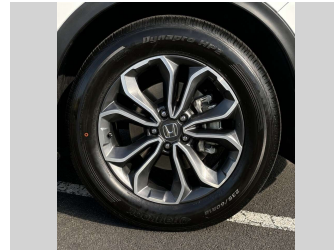

2022 Honda CRV TOURING 1.5PT

Purchase Price **POA**
Includes GST, Registration & Licensing

Finance may be available on this vehicle. Ask one of our friendly staff for more information.

Gain peace of mind with Mechanical Breakdown Insurance. **Ask us how.**

Top features
None Listed

Body Style
5 door, SUV

Odometer
46,444 km

Engine
1496 cc, In-Line

Fuel Type
Petrol

Transmission
CVT

Wheels
-

VIN
MRHRW1850NP061297

Interior
-

Safety

Based on 2025 UCSR rating for 17-23 models

Reg No.
PCE740

Ext Colour
white

History
NZ New, 3 owners

Seats
5 seats

CO2 Emissions
★★★★☆
185 grams/km

Energy Economy
★★☆☆☆☆
Annual fuel cost of $3,180
8.1L per 100km

Cost per year is an estimate based on petrol price of $2.80 per litre and an average distance of 14000 km. Emissions and Energy Economy figures standardised to 3P WLTP.

Stock ID: 40407

Pearce Brothers | Phone 09 2777 335 | Email natalia@pearcebrothers.co.nz
122 Great South Road, Papatoetoe, Auckland 2025, New Zealand
www.pearcebrothers.co.nz

★★★★★
4.70 | 1379 reviews