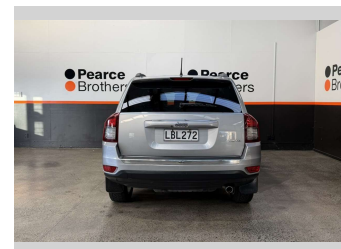

2014 Jeep Compass LIMITED, 4X4, LOW KMS

Purchase Price **\$9,990**
Includes GST, Registration & Licensing

Finance may be available on this vehicle. Ask one of our friendly staff for more information.

Gain peace of mind with Mechanical Breakdown Insurance. **Ask us how.**

Body Style
RV/SUV

Odometer
97,848 km

Engine
2359 cc

Fuel Type
Petrol

Transmission
Automatic

Wheels
-

VIN
1C4NJDD87ED814975

Interior
-