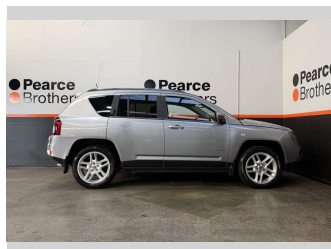

2014 Jeep Compass LIMITED, 4X4, LOW KMS

Purchase Price **\$9,990**
Includes GST, Registration & Licensing

Finance may be available on this vehicle. Ask one of our friendly staff for more information.

Gain peace of mind with Mechanical Breakdown Insurance. **Ask us how.**

Body Style
RV/SUV

Odometer
97,848 km

Engine
2359 cc

Fuel Type
Petrol

Transmission
Automatic

Wheels
-

VIN
1C4NJDD87ED814975

Interior
-