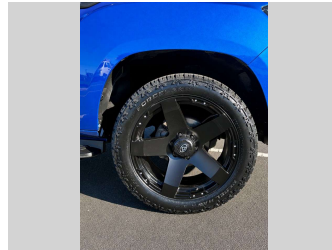

# 2021 LDV T60 ELITE, 4X4, 20" MAGS

**Purchase Price** **\$27,975**  
Includes GST, Registration & Licensing

Finance may be available on this vehicle. Ask one of our friendly staff for more information.

Gain peace of mind with Mechanical Breakdown Insurance. **Ask us how.**

**Top features**

None Listed

**Body Style**  
4 door, Ute

**Odometer**  
45,099 km

**Engine**  
1996 cc, In-Line

**Fuel Type**  
Diesel