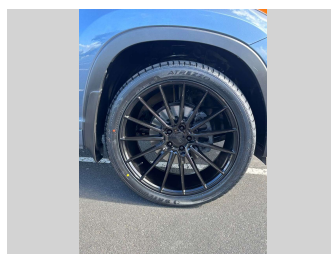

2016 Toyota Highlander GXL 4X4 7 SEATER 3.5 V6

Purchase Price **\$33,975**
Includes GST, Registration & Licensing

Finance may be available on this vehicle. Ask one of our friendly staff for more information.

Gain peace of mind with Mechanical Breakdown Insurance. **Ask us how.**

Top features

None Listed

Body Style
5 door, SUV

Odometer
138,696 km

Engine
3456 cc, In-Line

Fuel Type
Petrol

Transmission
Automatic, 4WD

Seats
7 seats, Leather

CO2 Emissions
★☆☆☆☆
283 grams/km

Energy Economy
★☆☆☆☆
Annual fuel cost of \$4,630
11.8L per 100km

Cost per year is an estimate based on petrol price of \$2.80 per litre and an average distance of 14000 km. Emissions and Energy Economy figures standardised to 3P WLTP.