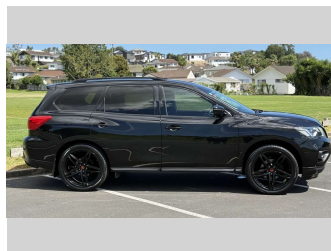

2019 Nissan Pathfinder ST 3.5P 4WD 7 SEATER

Purchase Price **\$29,995**
Includes GST, Registration & Licensing

Finance may be available on this vehicle. Ask one of our friendly staff for more information.

Gain peace of mind with Mechanical Breakdown Insurance. **Ask us how.**

Top features
None Listed

Body Style
5 door, SUV

Odometer
127,282 km

Engine
3498 cc, In-Line

Fuel Type
Petrol

Transmission
Automatic, 4WD