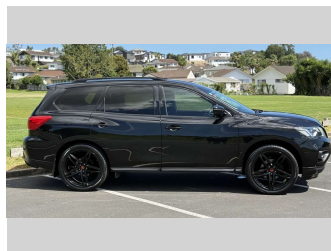

2019 Nissan Pathfinder ST 3.5P 4WD 7 SEATER

Purchase Price **\$29,975**
Includes GST, Registration & Licensing

Finance may be available on this vehicle. Ask one of our friendly staff for more information.

Gain peace of mind with Mechanical Breakdown Insurance. **Ask us how.**

Top features
None Listed

Body Style
5 door, SUV

Odometer
127,282 km

Engine
3498 cc, In-Line

Fuel Type
Petrol

Transmission
Automatic, 4WD