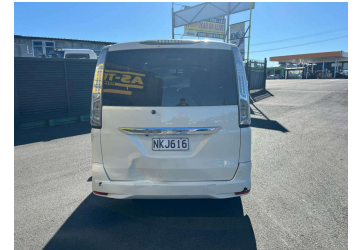

2013 Nissan Serena HYBRID AS TRADED JUST

Purchase Price **\$4,990**
Includes GST, Registration & Licensing

Finance may be available on this vehicle. Ask one of our friendly staff for more information.

Gain peace of mind with Mechanical Breakdown Insurance. **Ask us how.**

Top features
None Listed

Body Style
People Movers

Odometer
243,247 km

Engine
1997 cc, Hybrid

Fuel Type
Petrol

Transmission
Automatic

Wheels
-

VIN
7AT0DH3FX21150096

Interior
-

Safety

Based on 2025 VSRR rating

Reg No.
NKJ616

Ext Colour
White

History
Ex-Overseas

Seats
8 seats

CO2 Emissions
-