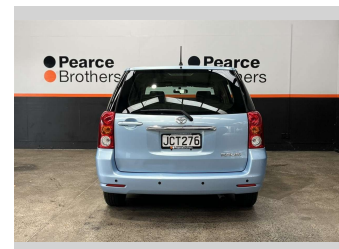

2006 Toyota RAUM 1.5P, FUEL SAVER, LOW KMS

Purchase Price **\$5,990**
Includes GST, Registration & Licensing

Finance may be available on this vehicle. Ask one of our friendly staff for more information.

Body Style
RV/SUV

Odometer
99,076 km

Engine
1490 cc

Fuel Type
Petrol

Transmission
Automatic

Wheels
-

VIN
7AT0H638X150XXXX

Interior
-

Safety

Based on 2025 VSRR rating

Reg No.
JCT276

Ext Colour
Blue

History
Ex-Overseas

Seats
5 seats

CO2 Emissions
★★★★☆
179 grams/km

Energy Economy
★★☆☆☆
Annual fuel cost of \$2,940
7.5L per 100km