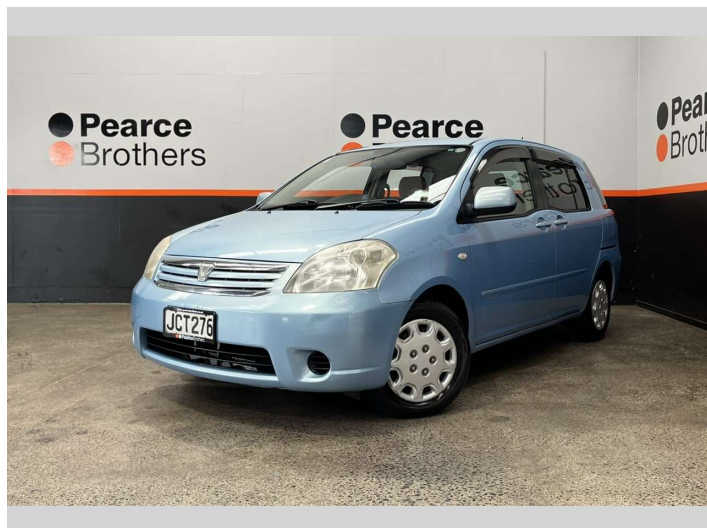

2006 Toyota RAUM 1.5P, FUEL SAVER, LOW KMS

Purchase Price **\$5,990**
Includes GST, Registration & Licensing

Finance may be available on this vehicle. Ask one of our friendly staff for more information.

Body Style
RV/SUV

Odometer
99,076 km

Engine
1490 cc

Fuel Type
Petrol

Transmission
Automatic

Wheels
-

VIN
7AT0H638X150XXXX

Interior
-

Safety

Based on 2025 VSRR rating

Reg No.
JCT276

Ext Colour
Blue

History
Ex-Overseas

Seats
5 seats

CO2 Emissions
★★★★☆
179 grams/km

Energy Economy
★★☆☆☆
Annual fuel cost of \$2,940
7.5L per 100km