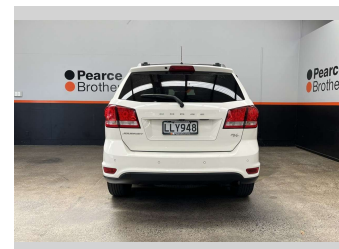

2016 Dodge Journey R/T, LOW KMS, 7 SEATER, NZ

Purchase Price **\$15,990**
Includes GST, Registration & Licensing

Finance may be available on this vehicle. Ask one of our friendly staff for more information.

Body Style
5 door, RV/SUV

Odometer
69,675 km

Engine
2360 cc

Fuel Type
Petrol

Transmission
Automatic

Wheels
-

VIN
3C4PDKB6ET15XXXX

Interior
-