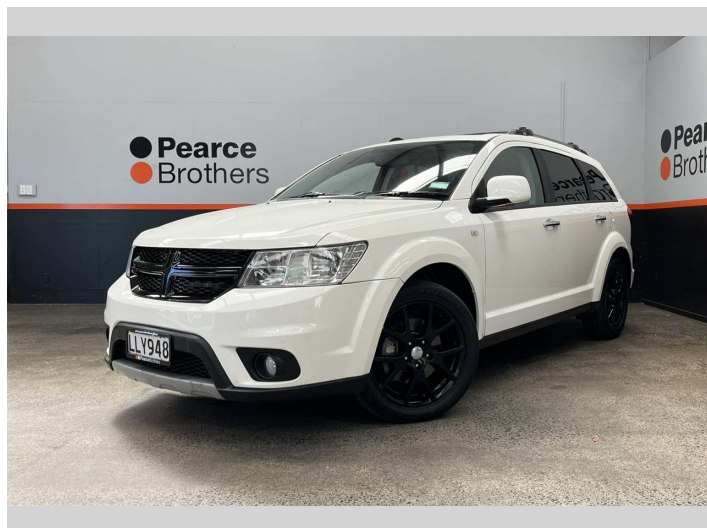

2016 Dodge Journey R/T, LOW KMS, 7 SEATER, NZ

Purchase Price **\$15,990**
Includes GST, Registration & Licensing

Finance may be available on this vehicle. Ask one of our friendly staff for more information.

Body Style
5 door, RV/SUV

Odometer
69,675 km

Engine
2360 cc

Fuel Type
Petrol

Transmission
Automatic

Wheels
-

VIN
3C4PDKB6ET15XXXX

Interior
-