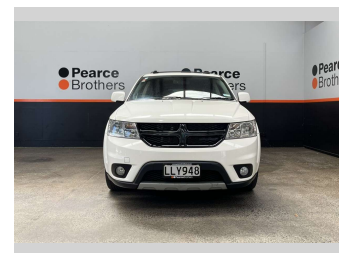

2016 Dodge Journey R/T, LOW KMS, 7 SEATER, NZ

Purchase Price **\$15,990**
Includes GST, Registration & Licensing

Finance may be available on this vehicle. Ask one of our friendly staff for more information.

Body Style
5 door, RV/SUV

Odometer
69,675 km

Engine
2360 cc

Fuel Type
Petrol

Transmission
Automatic

Wheels
-

VIN
3C4PDKB6ET15XXXX

Interior
-